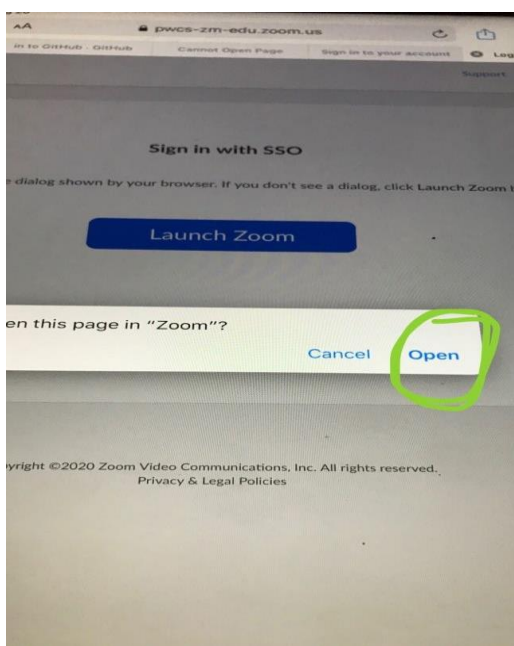

7. Type in your child's password and Click "Sign In"
Escriba la contraseña de su hijo y haga clic en "Sign In"

< [redacted]@pwcs-edu.org

Enter password

Password

[Forgot my password](#)

Sign in

8. Click "YES" to stay signed in

Haga clic en "YES" (s) para permanecer conectado

9. If you are directed to this page, click "OPEN"

Si se le dirige a esta página, haga clic en "OPEN"

10. Go back to **Canvas** to click on your teacher's Zoom meeting.