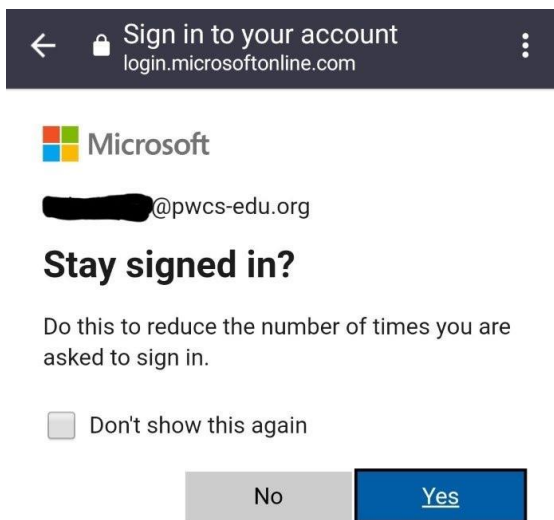

3. Click the key icon that says SSO
Haga clic donde esta la llave y dice SSO

4. Type in pwcs-zm-edu in the space provided

Escriba pwcs-zm-edu en el espacio indicado

5. Click the blue rectangle that says continue

7. Type in your child's password and Click "Sign In"
Escriba la contraseña de su hijo y haga clic en "Sign In"

< [redacted]@pwcs-edu.org

Enter password

Password

[Forgot my password](#)

Sign in

8. Click "YES" to stay signed in

Haga clic en "YES" (s) para permanecer conectado

9. If you are directed to this page, click "OPEN"

Si se le dirige a esta página, haga clic en "OPEN"

10. Go back to **Canvas** to click on your teacher's Zoom meeting.